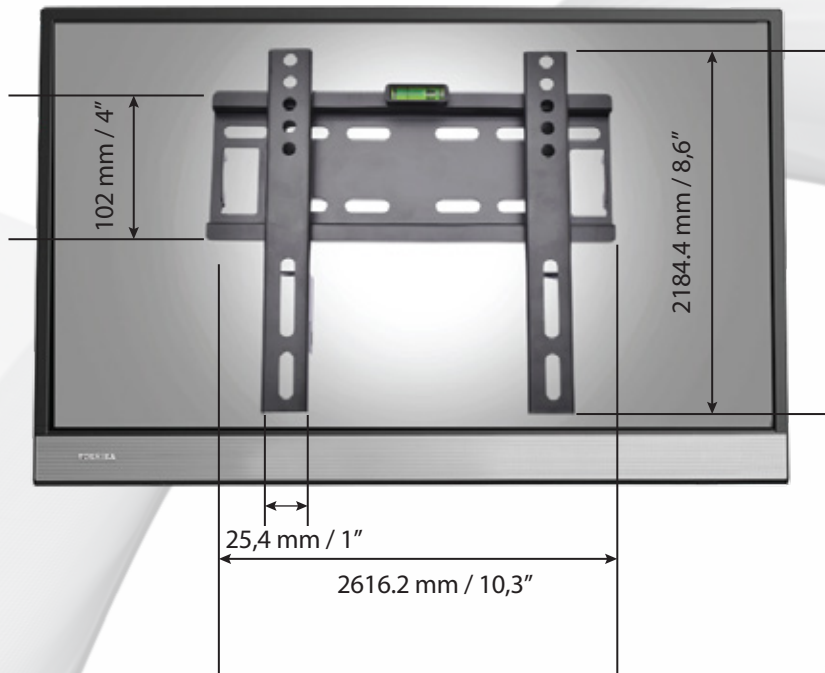

Resilient and functional steady support.

MODEL **AXX-WM-F1442**

FEATURES

ULTRA SLIM

14" to 42"

44 lbs - 20 Kgs

COMPATIBLE

LEVEL BUBBLE

- Designed for LCD TV / LED from 14 "to 42"
- Compatible with VESA Measurements 75x75 100x100 200x200 300x300 400x200 400x400
- Inclination Angle: 0 ° to + 10 °
- Bubble level system included
- Maximum weight load: 20kgs.
- Strong steel structure with an anti-oxidant finish

PATRÓN VESA
MODELO COMPATIBLE
CON LAS MEDIDAS (mm.)

- 75 x 75 / 100 x 100
- 200 x 200 / 400 x 200
- 300 x 300 / 400 x 400

LEGAL: the technical, commercial and content usage data in this file and it's security sheets are true and represent the general features of the product, usage and performance and any modifications, alterations or improper handling of the product is not a responsibility of the manufacturer, therefore the present and future risks and responsibilities of the product go to the user.