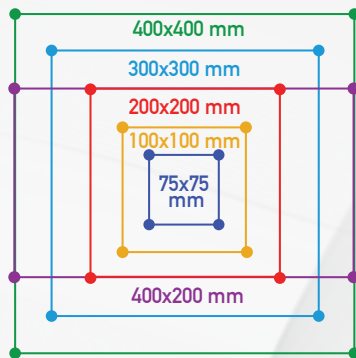

Resilient and functional steady support.

MODEL **AXX-WM-F1442**

FEATURES

ULTRA SLIM

14" to 42"

44 lbs - 20 Kgs

COMPATIBLE

LEVEL BUBBLE

- Designed for LCD TV / LED from 14 "to 42"
- Compatible with VESA Measurements 75x75 100x100 200x200 300x300 400x200 400x400
- Inclination Angle: 0 ° to + 10 °
- Bubble level system included
- Maximum weight load: 20kgs.
- Strong steel structure with an anti-oxidant finish

PATRÓN VESA
MODELO COMPATIBLE
CON LAS MEDIDAS (mm.)

- 75 x 75 / 100 x 100
- 200 x 200 / 400 x 200
- 300 x 300 / 400 x 400

LEGAL: the technical, commercial and content usage data in this file and it's security sheets are true and represent the general features of the product, usage and performance and any modifications, alterations or improper handling of the product is not a responsibility of the manufacturer, therefore the present and future risks and responsibilities of the product go to the user.