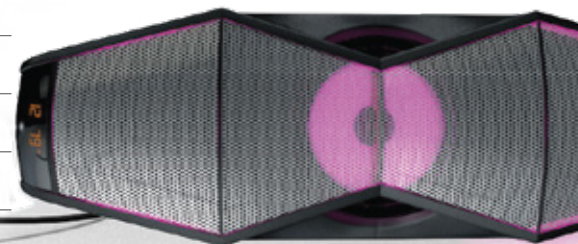

Vibrate with the spectacular bass of our B100

#### MODEL

AXX-SP-B100WB

#### FEATURES

OUTPUT POWER	100 watts-RMS/6000 PMPO
FUNCTIONS	BT Wireless audio, FM, AUX
INPUTS	USB, SD, 2 x Jack 3,5mm
SUPPORTS	Micro SD, MMC, FM, U-disk, AUX
LED LIGHT	Yes, speaker
TECHNOLOGY	TeraBass
DRIVE UNITS	Subwoofer 3" x 2 + 6.5"
FREQUENCY RESPONSE SATELLITE	120Hz-20khz
FREQUENCY RESPONSE SUBWOOFER	20Hz-170Hz
DISTORTION	< 0,5% (1K-1W)
S/N RATIO	< / 70 dB
POWER SUPPLY	110V - 130V - 50 / 60Hz
WEIGHT	15.6 lb
DIMENSIONS	15.4 x 25.8 x 11.02 in